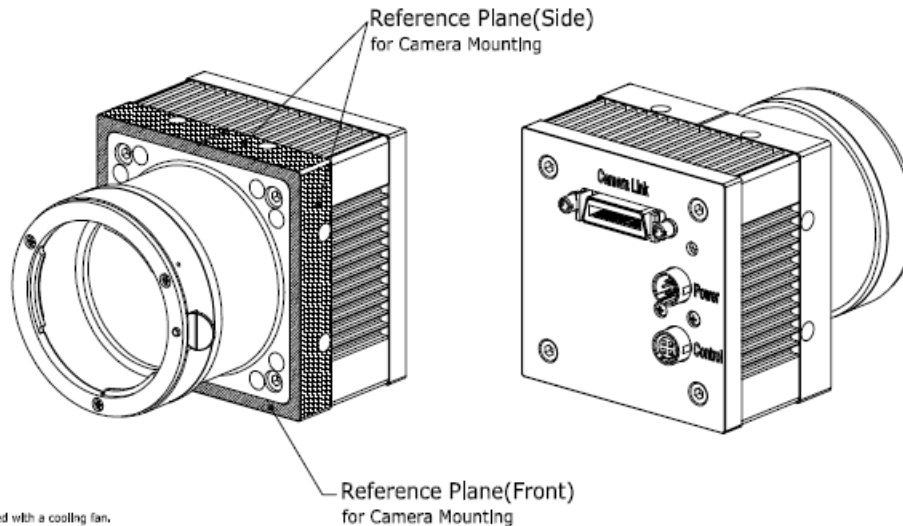

* An optional fan is available upon request.