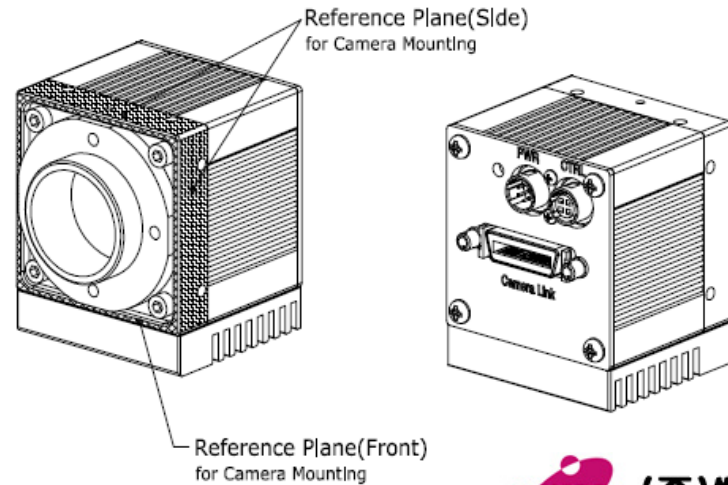

Tripod Adaptor (49x44)

MODEL NAME	
Lens Mount: C-mount	
1	VH-310C-M/C