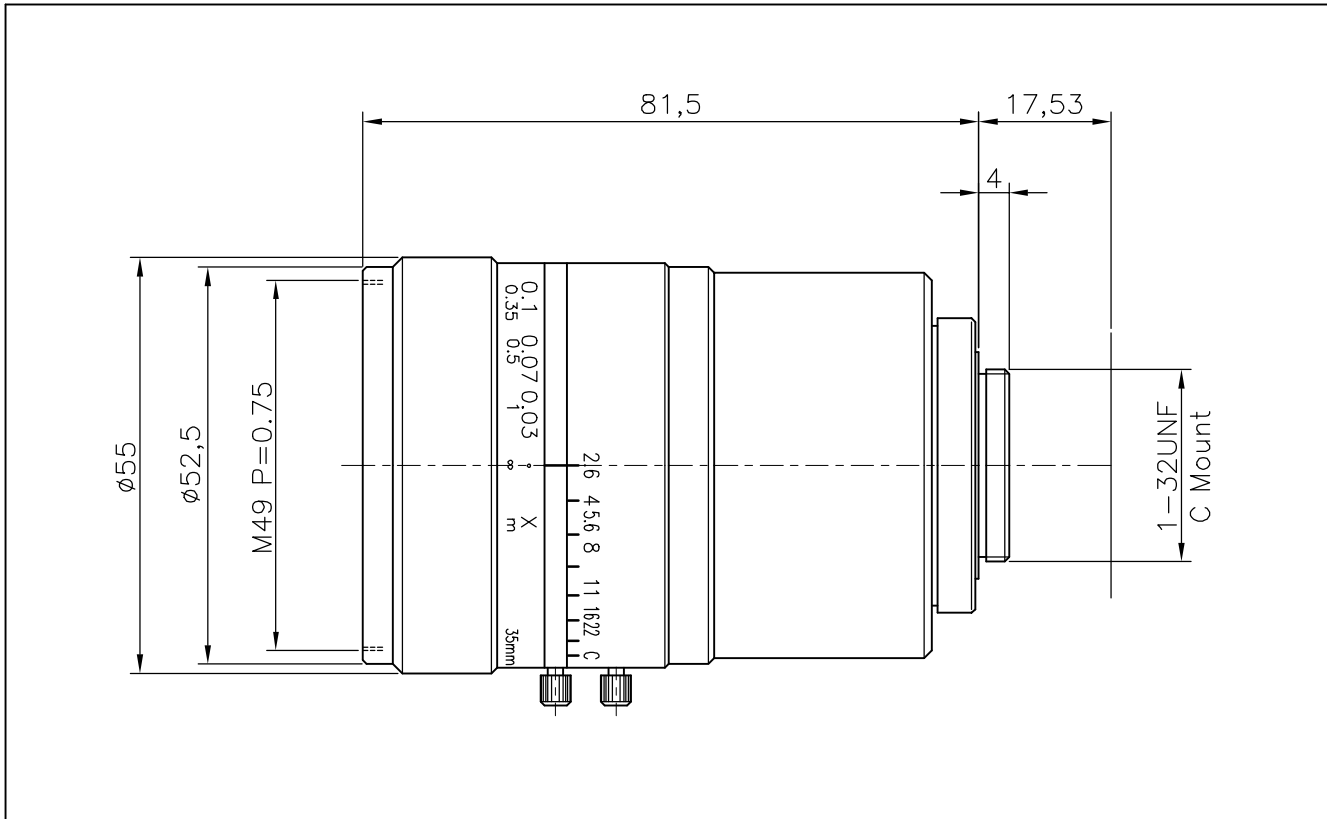

FV3526L-C

MODEL	FV3526L-C	
Application	Lens for Large image size	
Focal length	36.03mm	
F Number	1:2.6	
Range of WD	180mm~ ∞	
Resolution	200L/mm	
Optical Distortion	5150BIT	-
	2048BIT	-
	1inch	-0.15%
Weight	-	
Image size	-	
Mount	C Mount	