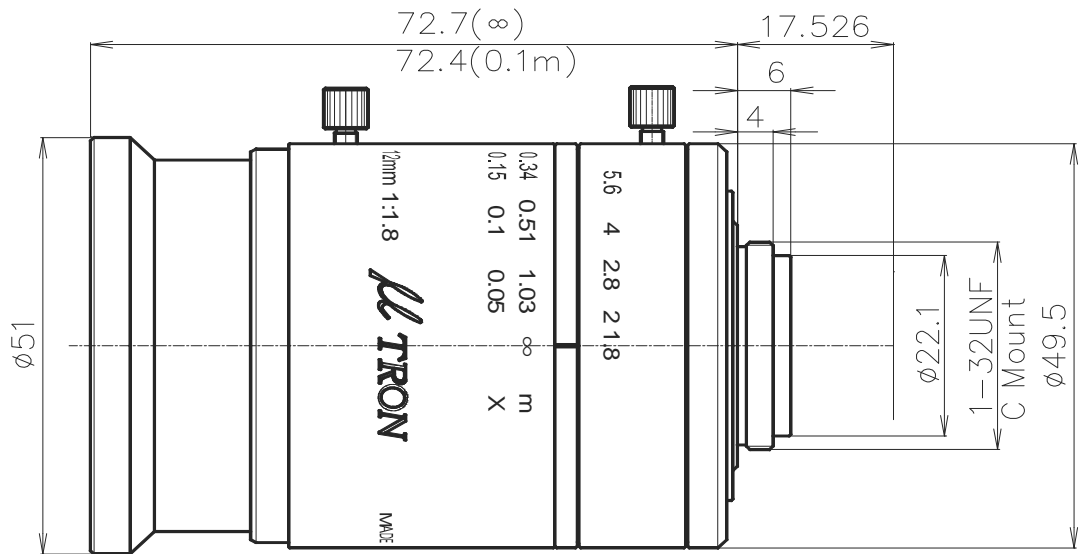

HF1218V

12 Mega Pixel Fixed Focal Lens for 1.1"

UNIT:mm

Model	HF1218V
Application	12 Mega Pixel Fixed Focal Lens for 1.1"
Focal Length	12mm
Maximum Object Magnification	0.1x
Range of WD	0.1m ~ ∞
F No.	1.8 (∞)
Angle of View (H × V) 4:3	59.3° × 46.3°
TV distortion	-0.10%
Weight	Approx. 290 g
Image Format	1.1 "
Mount	C-Mount
Filter Size	Option