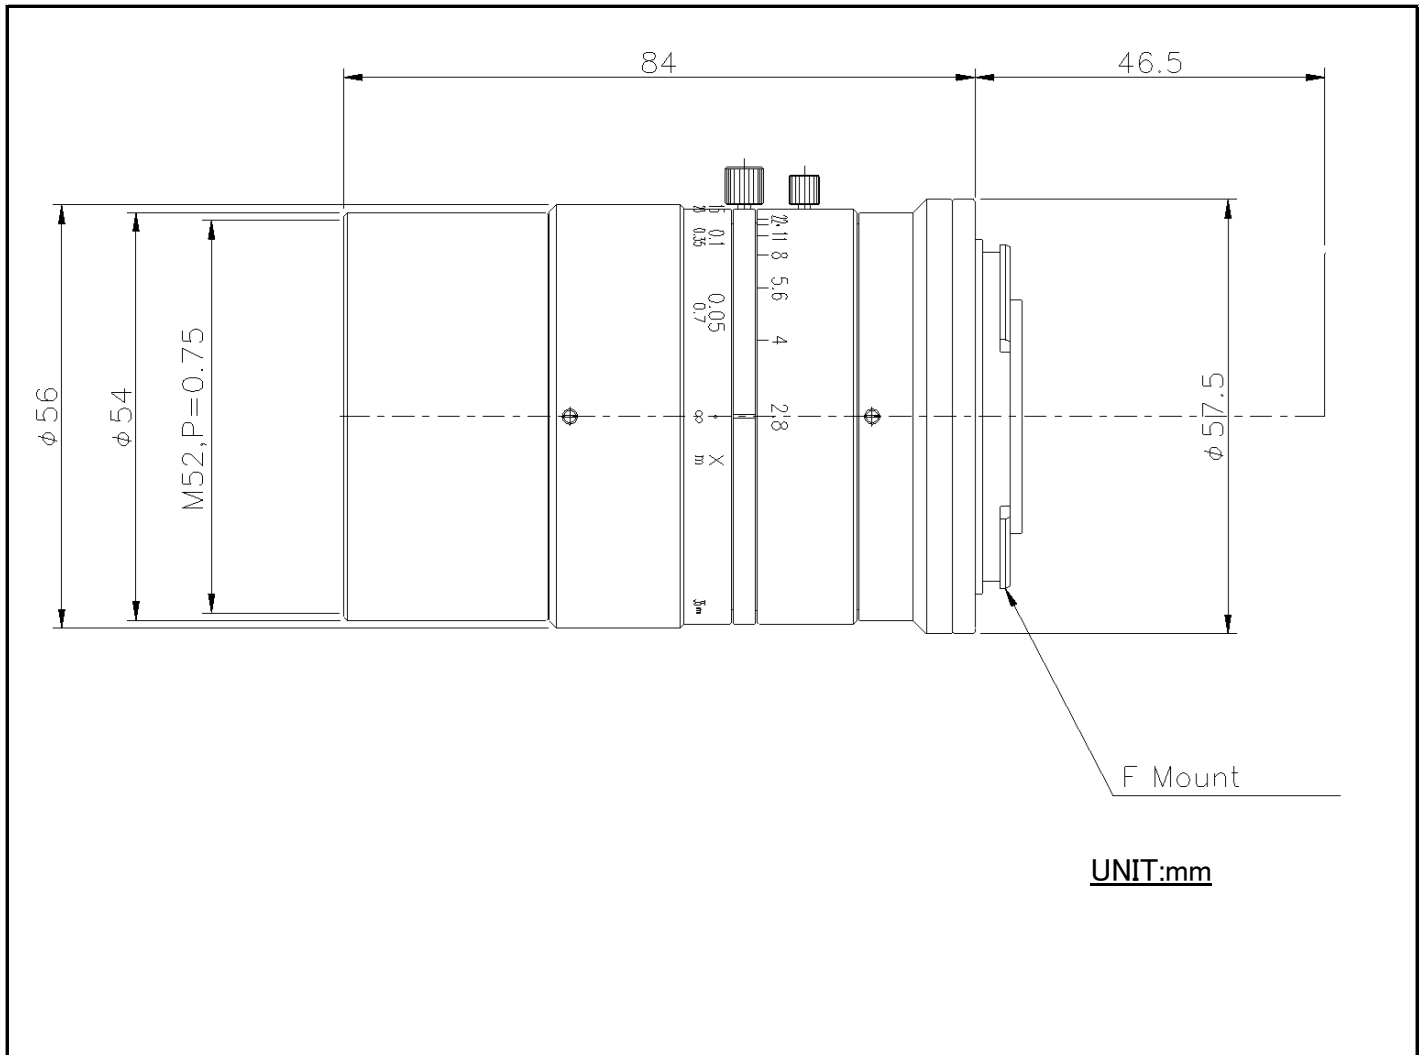

LSF3528-F

UNIT:mm

Model	LSF3528-F
Application	For Large Image Size
Focal Length	35mm
∞ F No.	2.8
Range of WD	223mm ~ ∞
Maximum Object Magnification	0.15X
Optical Distortion	-0.31%
Maximum Compatible Sensor	Φ 44mm
Weight	Approx. 400 g
Mount	F mount
Filter Size	M52 P=0.75

°Specifications mentioned above are design values.

°Specifications and dimensions are subject to change without notice.